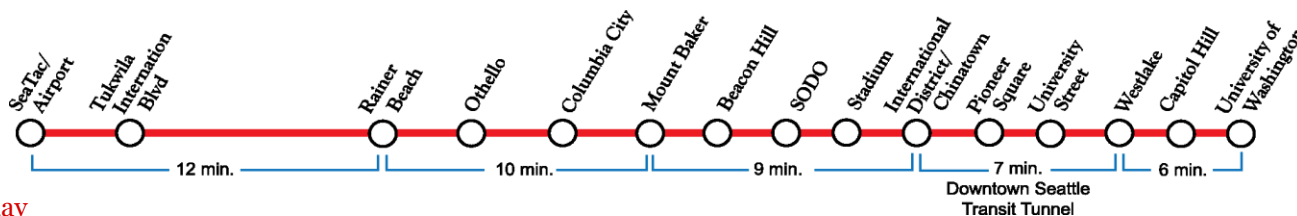

SEATTLE TRANSPORTATION

TAXI SERVICE

Smart phone apps such as 'Uber' and 'Lyft' are rideshare programs which are gaining popularity over many taxi companies. These apps allow you to track your ride via GPS and pay by phone.

Traditional taxi numbers are listed below:

Yellow: (206) 622-6500

Far West: (206) 261-4868

Orange Cab: (206) 522-8800

NORTHWEST TOWN CAR SERVICE

Town Cars may be booked by any of our Guest Service Agents and offer a flat rate of $45 from 4:00am-11:00pm - one way airport transportation.

The light rail is a more economic option at just $2.75 per adult. The light rail picks up from the Westlake Tunnel Station located at 4th and Pine Street, just a few short blocks from where the Hotel Courtesy Shuttle could drop you off.

CENTURYLINK LIGHT RAIL

Weekday

5:00 AM - 6:00 AM	Every 15 Minutes
6:00 AM - 8:30 AM	Every 7.5 Minutes
8:30 AM - 3:00 PM	Every 10 Minutes
3:00 PM - 6:30 PM	Every 7.5 Minutes
6:30 PM - 10:00 PM	Every 10 Minutes
10:00 PM - 1:00 AM	Every 15 Minutes

Saturday

5:00 AM - 8:00 AM	Every 15 Minutes
8:00 AM - 10:00 PM	Every 10 Minutes
10:00 PM - 1:00 AM	Every 15 Minutes

Sunday

6:00 AM - 8:00 AM	Every 15 Minutes
8:00 AM - 10:00 PM	Every 10 Minutes

One-way adult tickets to the Airport will cost $2.75. Youth (age 6-18) one way tickets will cost $1.25.

Children under 6 Ride Free.

Link light rail fares are based on distance traveled. Day Passes also available.

You may purchase a ticket using the ticket vending machine (TVM) on the Link train platform.

TVMs accept cash, VISA or MasterCard. You will not be able to purchase your ticket once on board.

GROUP TRANSPORTATION

Beeline Tours Contact: Meghan Ward

Phone: (206) 632-5162

www.beelinetours.com

Shuttle Express Charters

Phone: (425) 981-7000

www.shuttleexpress.com/seattle/tours-charters/wedding

Bellair Charters

Seattle Area Office: 800-422-4042

www.airporter.com/bellair

Northwest Towncar Contact: Mel Abera

Phone: (206) 226-7874

www.northwesttowncar.com

Speedi Shuttle Contact: Terry Carrol

Phone: (206) 456-6968

www.speedishuttleseattle.com